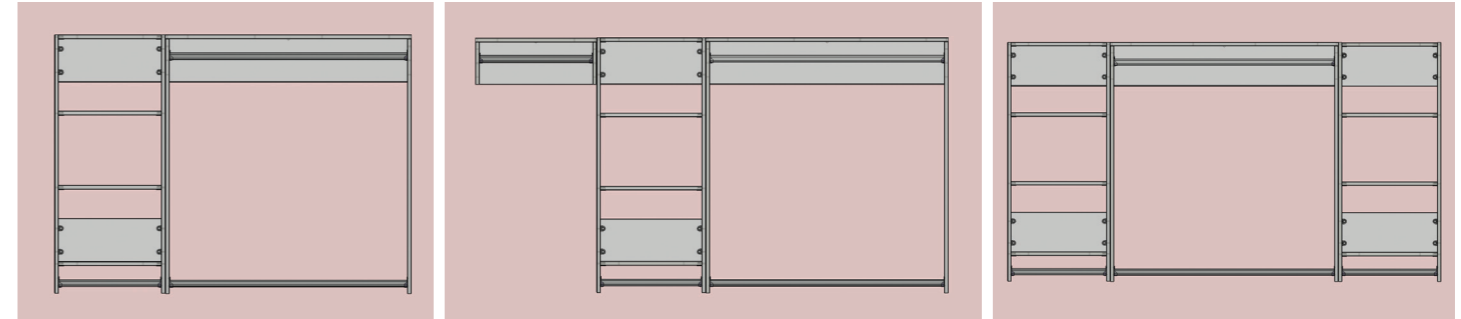

Specifications

- Flexi-Size cabinets
- Metal sided drawers (optional upgrade to soft-close)
- Board is NZ 16mm Moisture Resistant melamine
- Edging is 2mm PVC with water resistant PUR glue
- Made in New Zealand

Colour swatches available at your ITM store

Design Your Wardrobe

- Create your design with any number of combinations.
- Designing is easy with our flexible sizes. Refer to Order Sheet.

Wall Range – (popular designs)

Flexi-width 600 to 1700

Flexi-width 900 to 2700

Flexi-width 900 to 2400

Floor Range – (popular designs)

Flexi-width 600 to 1700

Flexi-width 1300 to 3400

Flexi-width 1000 to 2700

Corner Ideas