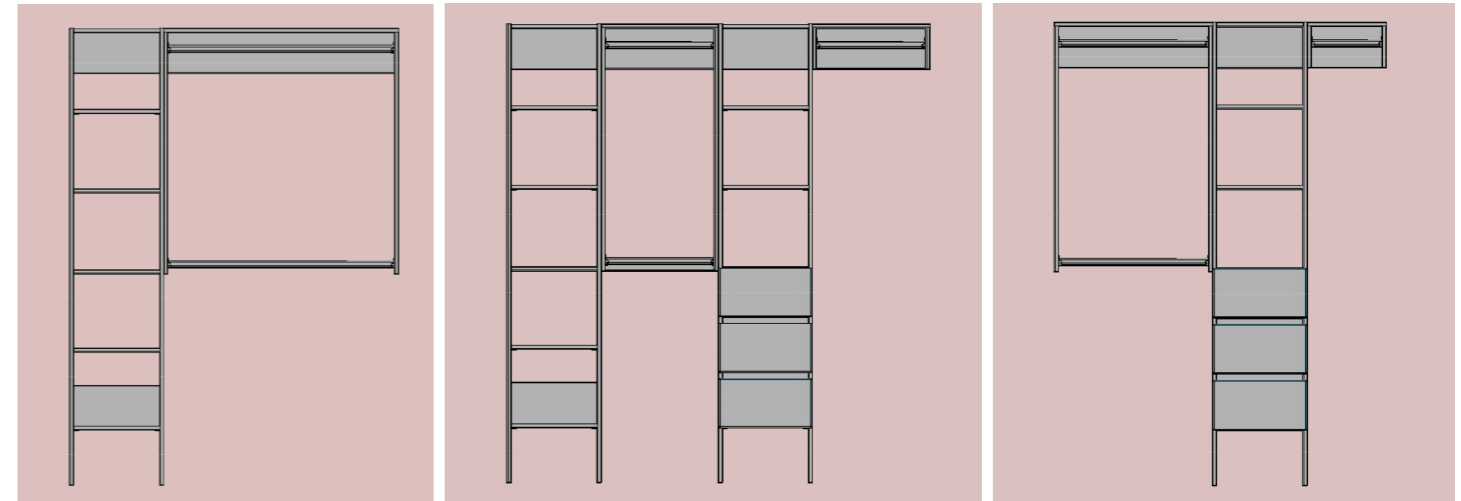

Colour swatches available at your ITM store

Design Your Wardrobe

- Create your design with any number of combinations.
- Designing is easy with our flexible sizes. Refer to Order Sheet.

Wall Range – (popular designs)

Flexi-width 600 to 1700

Flexi-width 900 to 2700

Flexi-width 900 to 2400

Floor Range – (popular designs)

Flexi-width 600 to 1700

Flexi-width 1300 to 3400

Flexi-width 1000 to 2700

Corner Ideas