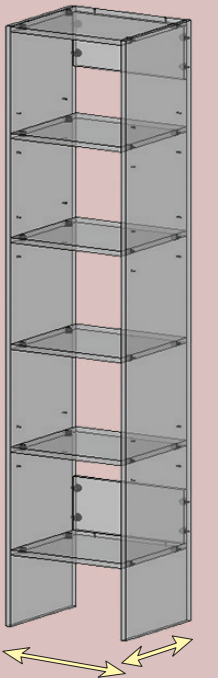

Order Sheet

Cabinet Description	Height	Width	Enter Flexi-Width Flexi-Width	Enter Flexi-Depth Depth	Enter Flexi-Depth Flexi-Depth	Enter Quantity Qty
Wardrobe Tower 3 Drawers - 400 to 700mm	1950	400-700		395		
Wardrobe Tower Open Shelf - 300 to 700mm	1950	300-700		295-395		
Wardrobe Wall Open Shelf - 300 to 700mm	1050	300-700		295-395		
Wardrobe Shelf with 1 Rail - 300 to 1000mm	192	300-1000		295-395		
Wardrobe Shelf with 2 Rails - 300 to 1000mm	1050	300-1000		295-395		
Panel Description	Height	Flexi-Height	Width	Flexi-Width	Qty	
 Wardrobe Tall End Panel 295 to 395mm Deep Edged Left	1950		295 to 395			
 Flexi-Panel Edged Left	250 to 2400		150-1190			
 Flexi-Panel Edged Top, Left & Bottom	250 to 2400		150-1190			
Colour						
White Embossed Essential Range Essential Woodgrains	Choose From 12 Colours Choose From 4 Woodgrains	Enter Colour Choice				

THE FLEXIBLE WARDROBE SYSTEM

You choose the **FLEXI-SIZE** cabinets that allow you to design a custom Wardrobe

Why choose UNO Wardrobes?

- ✓ **Flexible size** you choose the Flexi-Size of your wardrobe cabinets
- ✓ **Flexible Range** Wall Hung or Floor Standing
- ✓ **Flexible Colours** Choose from White Embossed, Essential Range, Essential Woodgrains or ask about 100 other New Zealand colours
- ✓ **Quality Materials** Using 16mm Moisture Resistant melamine with 2mm PVC edge
- ✓ **Made in New Zealand** in 7 working days

Specifications

- Flexi-Size cabinets
- Metal sided drawers (optional upgrade to soft-close)
- Board is NZ 16mm Moisture Resistant melamine
- Edging is 2mm PVC with water resistant PUR glue
- Made in New Zealand

Flexi-width 600 to 1700

Flexi-width 900 to 2700

Flexi-width 900 to 2400

Floor Range – (popular designs)

Flexi-width 600 to 1700

Flexi-width 1300 to 3400

Flexi-width 1000 to 2700

Corner Ideas